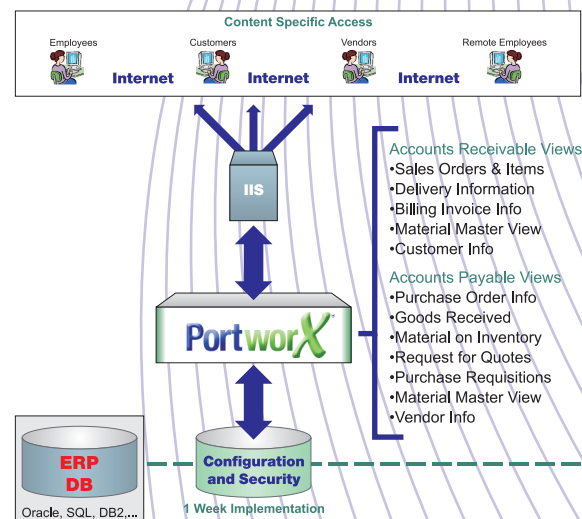

PortworX®

AHC - WHO WE ARE

A & H Consulting (AHC) is a privately held corporation that was founded in January 1997 in Boston, MA by the German entrepreneurs Anne and Hans Kohlmos, who have been serving the SAP community since 1982. Some of our major customers include ExxonMobil, ChevronTexaco, SAP Labs, Hawaiian Tropic, and Masonite. We are certified as a women-owned business by the Women Business Enterprise National Council (WBENC).

We specialize in providing value-added services around SAP software and offer a full range of functional and technical SAP expertise.

For example:
SAP implementations, Release changes, System enhancements and conversions, Interface design and development, Design and development of additions and extensions to standard SAP software, Troubleshooting, SAP software R & D.

In order to serve our clients more cost effective and time efficient, we have entered into strategic alliances with select SAP consulting companies located throughout the nation. Our partners in California, Massachusetts, Florida, and South Dakota not only complement our services but also extend our knowledge within all SAP modules. AHC is an EOE and offers its employees tremendous benefits. AHC realizes that its employees are its greatest assets especially in its striving to become one of the nation's most qualified niche SAP services and development company. Our SAP development team in Texas spent over one year designing and implementing PortworX®.

We are very proud of our team and their accomplishments.