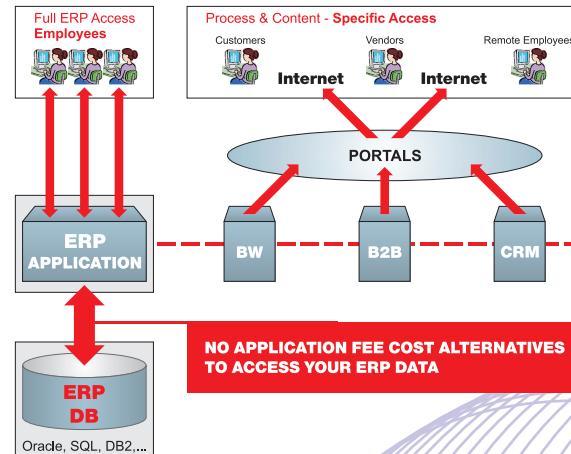

PortworX®

FOR YOUR SAP SYSTEM

PortworX® is an independent .NET application to your ERP system.

It provides your customers, employees, and vendors with access to real-time information at any time, instantly, from anywhere in the world via internet access.

It is an application specifically developed for companies that have occasional users, that would greatly benefit from using your ERP System in a narrowed functionality, but have not been granted such access as the license fees do not justify such use. For example, a customer wants to check a specific order, a vendor would like to find out if his invoice has been paid, or your employees would like to check their benefits information. Once this user is authenticated in the system, the user is able to review the information in real-time!

PortworX® will increase your profitability by connecting your enterprise directly to your customers or vendors on their schedule. CSS, ESS & VSS are ready to plug in to the PortworX® framework and are the first applications of many to be developed.

PortworX® is a cost effective measure that makes it affordable for occasional users to access SAP data and helps you utilize your SAP system more economically.

PortworX®

SOLVES YOUR PROBLEMS

Previously you had no choice!